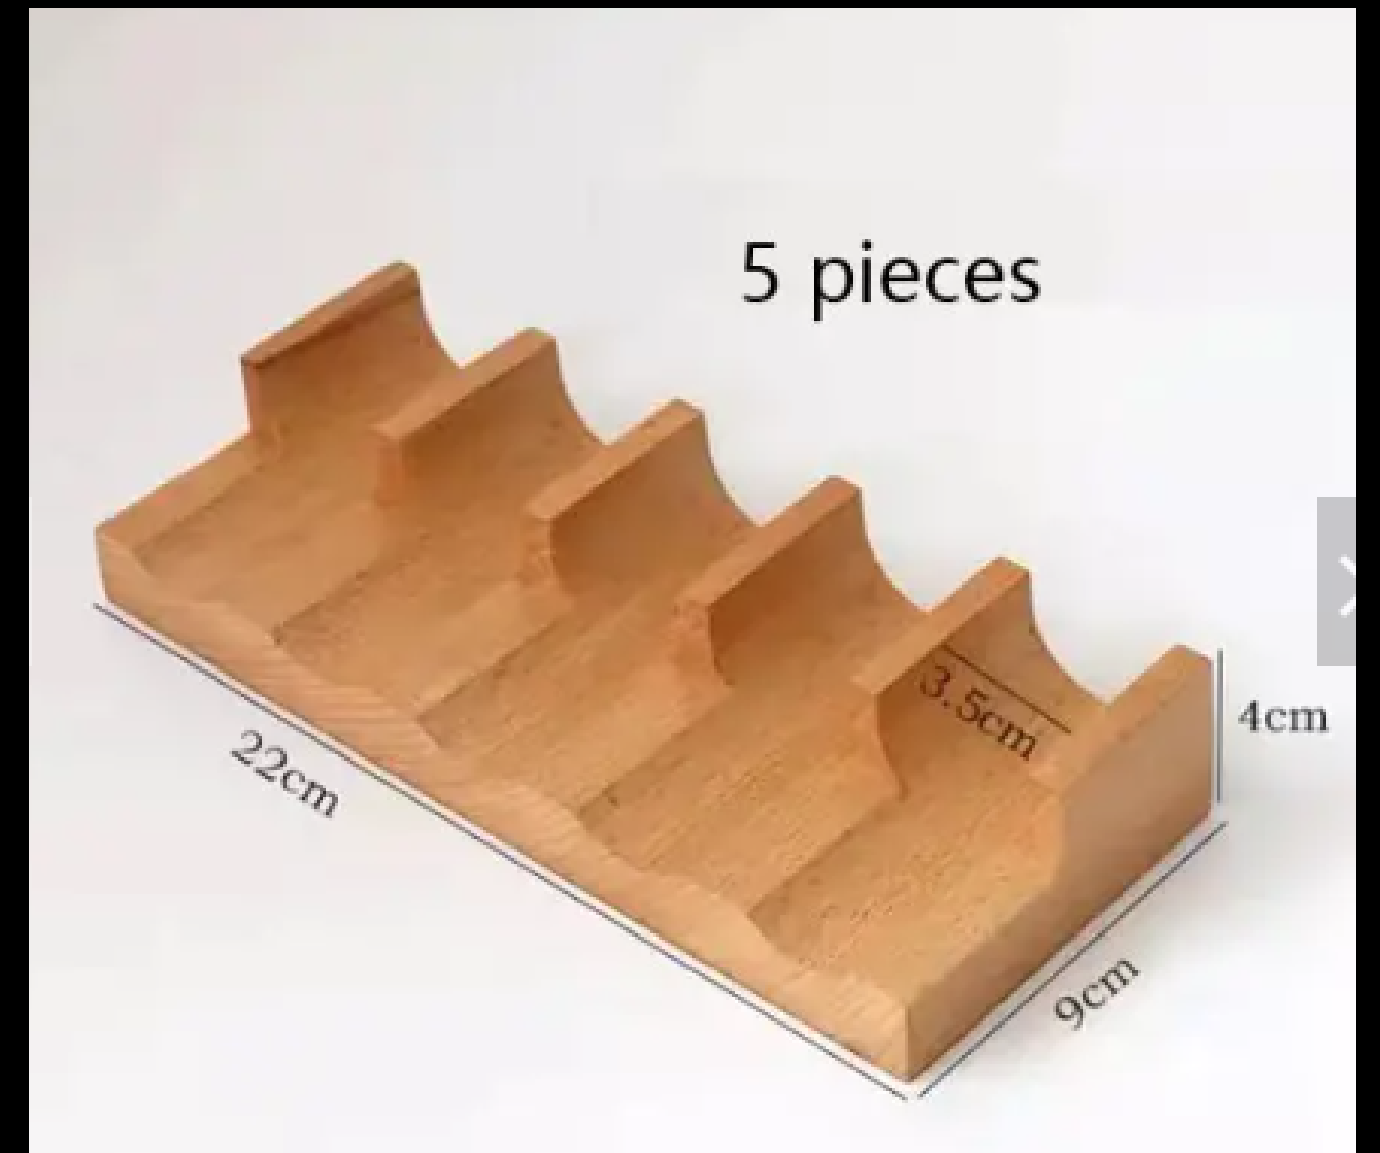

# **SUSHI TEMAKI WOOD SERVING HOLDERS**

**1SBW**

**TLBW**

**2LBW**

**3LBW**

**5LBW**

TLWW

**2LWW**

# SC3

SC4

Size: S

Length: 6.29 in / 16 cm

Width: 3.54 in / 9 cm

Thickness: 1.18 in / 3 cm

Weight: 180g

**\$10/PC**

Size: M

Length: 8.26 in / 21 cm

Width: 4.72 in / 12 cm

Thickness: 1.18 in / 3 cm

Weight: 310g

**\$11.50/PC**

Size:XL

Length:10.62 in/27 cm

Width:7.08 in/18 cm

Thickness:1.18 in/3 cm

Weight: 600g

**\$15/PC**

Size:L

Length:9.44 in/24 cm

Width:5.90 in/15 cm

Thickness:1.18 in/3 cm