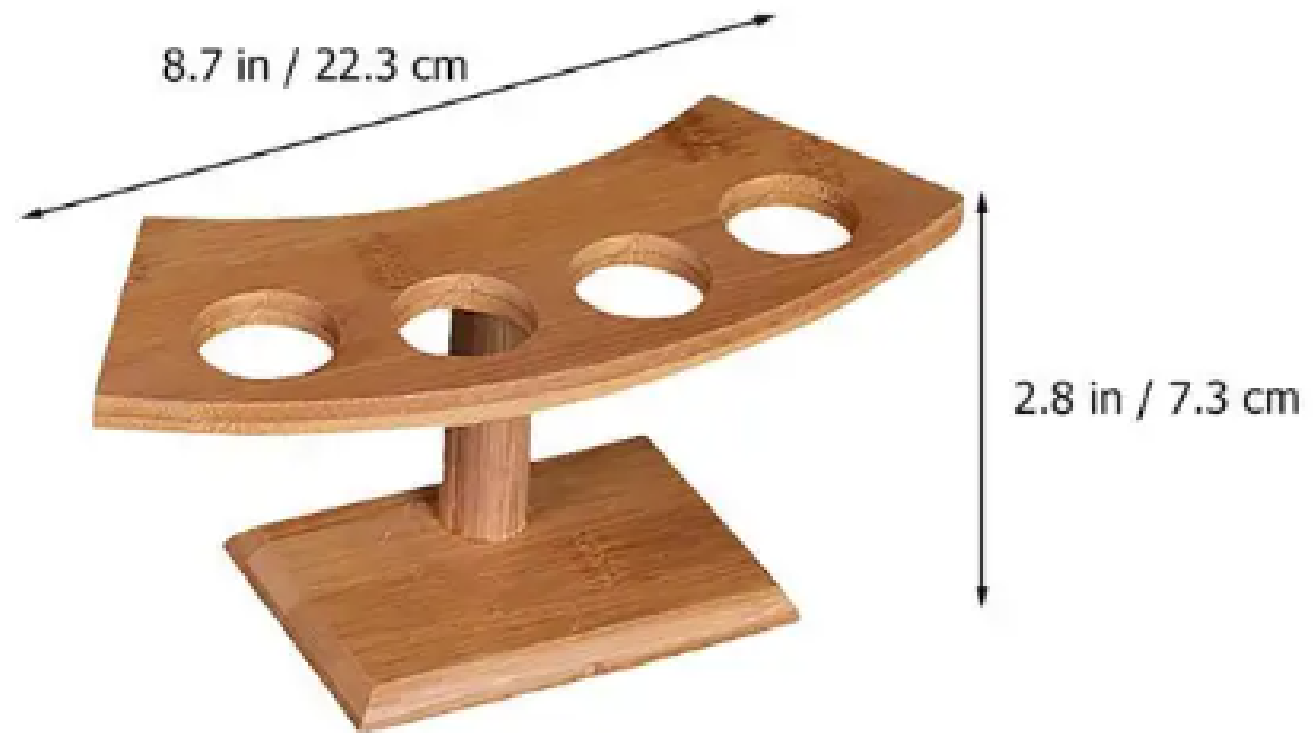

### PRODUCT SCENE DISPLAY

It can be a good housewarming gift choice for your friends, they will like it very much.

5.1 in / 13.0 cm

2.8 in / 7.3 cm

SC1

SC2

7.2 in / 18.5 cm

2.8 in / 7.3 cm

# SC3

SC4

Size: S

Length: 6.29 in / 16 cm

Width: 3.54 in / 9 cm

Thickness: 1.18 in / 3 cm

Weight: 180g

**\$10/PC**

Size: M

Length: 8.26 in / 21 cm

Width: 4.72 in / 12 cm

Thickness: 1.18 in / 3 cm

Weight: 310g

**\$11.50/PC**

Size:XL

Length:10.62 in/27 cm

Width:7.08 in/18 cm

Thickness:1.18 in/3 cm

Weight: 600g

**\$15/PC**

Size:L

Length:9.44 in/24 cm

Width:5.90 in/15 cm

Thickness:1.18 in/3 cm