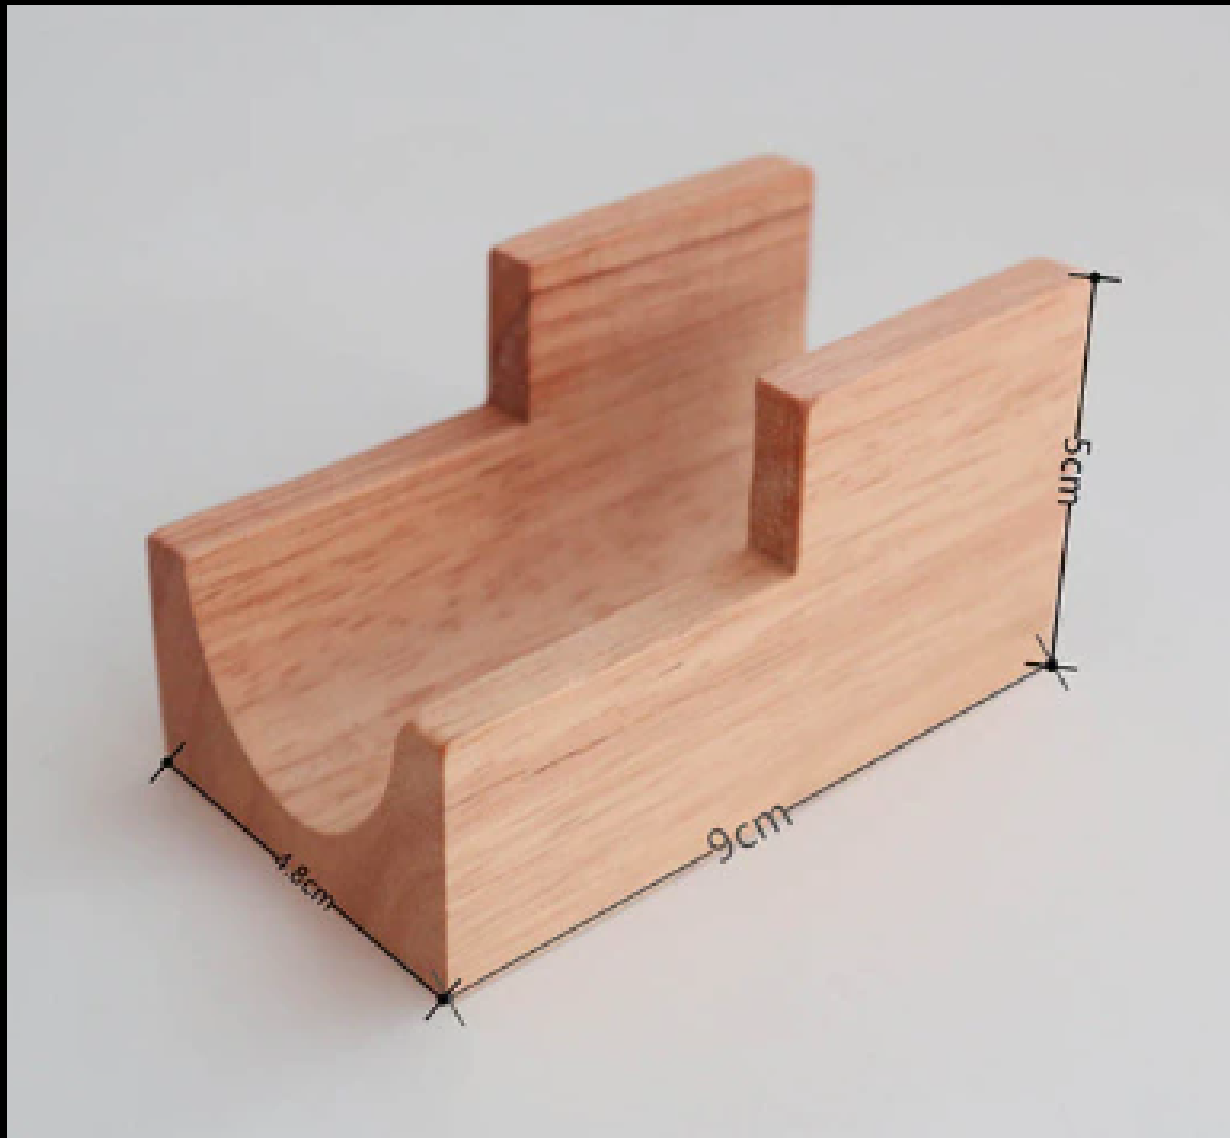

# **SUSHI TEMAKI WOOD SERVING HOLDERS**

**1SBW**

**TLBW**

**2LBW**

**3LBW**

**5LBW**

TLWW

**2LWW**

# SC3

SC4

Size: S

Length: 6.29 in / 16 cm

Width: 3.54 in / 9 cm

Thickness: 1.18 in / 3 cm

Weight: 180g

**\$10/PC**

Size: M

Length: 8.26 in / 21 cm

Width: 4.72 in / 12 cm

Thickness: 1.18 in / 3 cm

Weight: 310g

**\$11.50/PC**

Size:XL

Length:10.62 in/27 cm

Width:7.08 in/18 cm

Thickness:1.18 in/3 cm

Weight: 600g

**\$15/PC**

Size:L

Length:9.44 in/24 cm

Width:5.90 in/15 cm

Thickness:1.18 in/3 cm