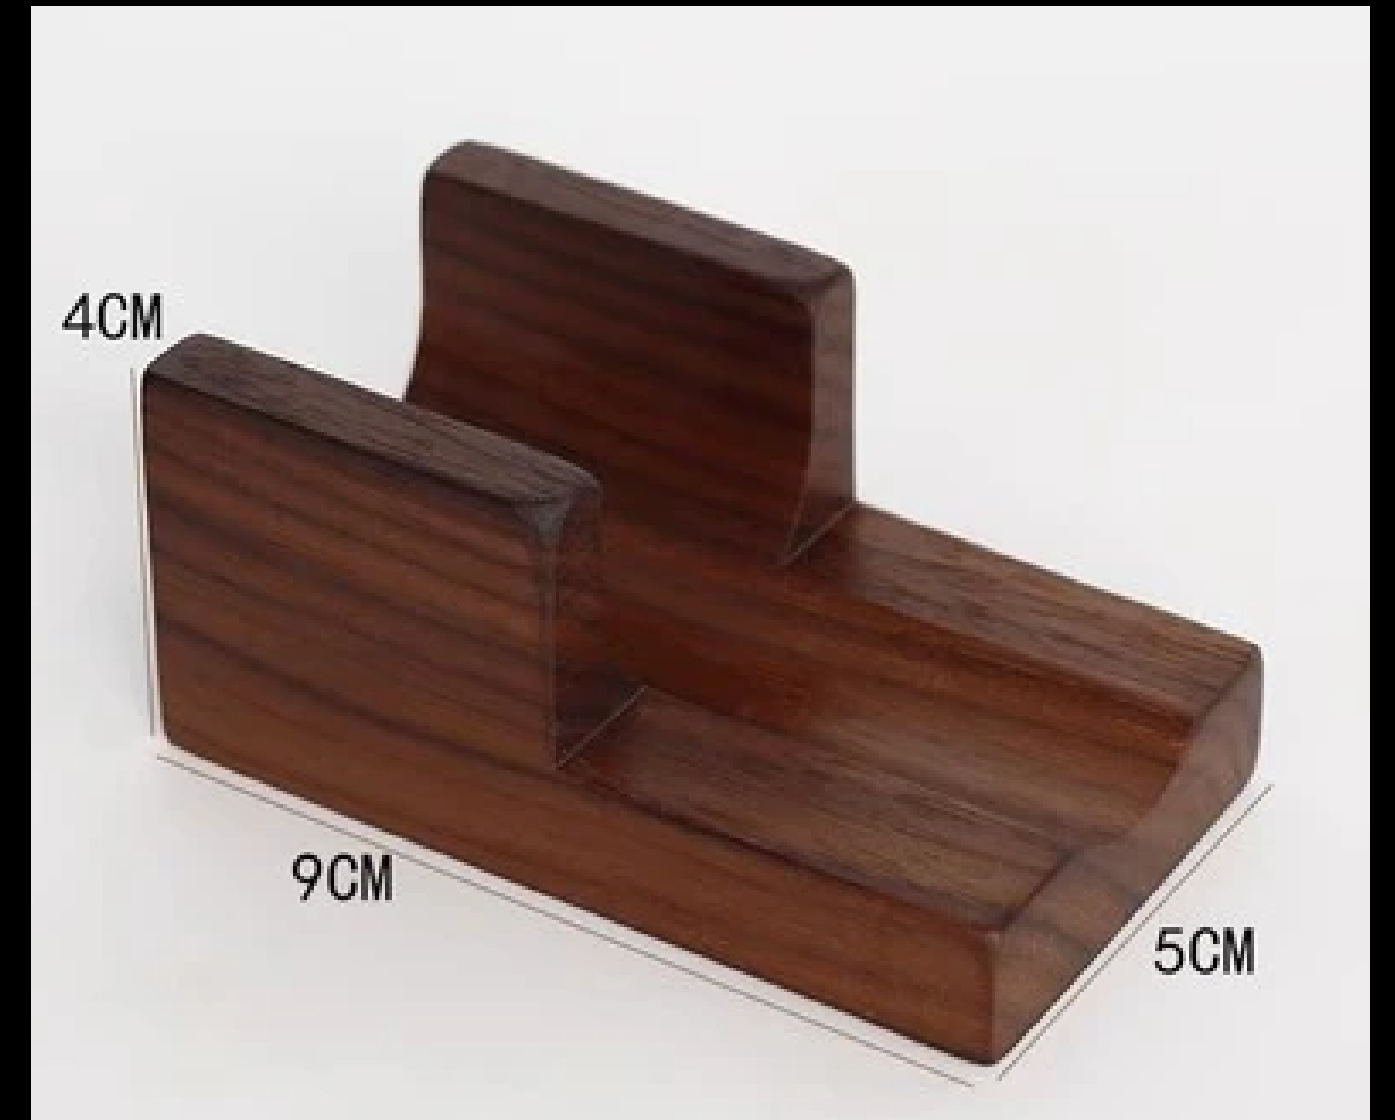

# **SUSHI TEMAKI WOOD SERVING HOLDERS**

**1SBW**

**TLBW**

**2LBW**

**3LBW**

**5LBW**

TLWW

**2LWW**

### PRODUCT SCENE DISPLAY

It can be a good housewarming gift choice for your friends, they will like it very much.

5.1 in / 13.0 cm

2.8 in / 7.3 cm

SC1

SC2

7.2 in / 18.5 cm

2.8 in / 7.3 cm

# SC3

SC4

Size: S

Length: 6.29 in / 16 cm

Width: 3.54 in / 9 cm

Thickness: 1.18 in / 3 cm

Weight: 180g

**\$10/PC**

Width:7.08 in/18 cm

Thickness:1.18 in/3 cm

Weight: 600g

**\$15/PC**

Size:L

Length:9.44 in/24 cm

Width:5.90 in/15 cm

Thickness:1.18 in/3 cm