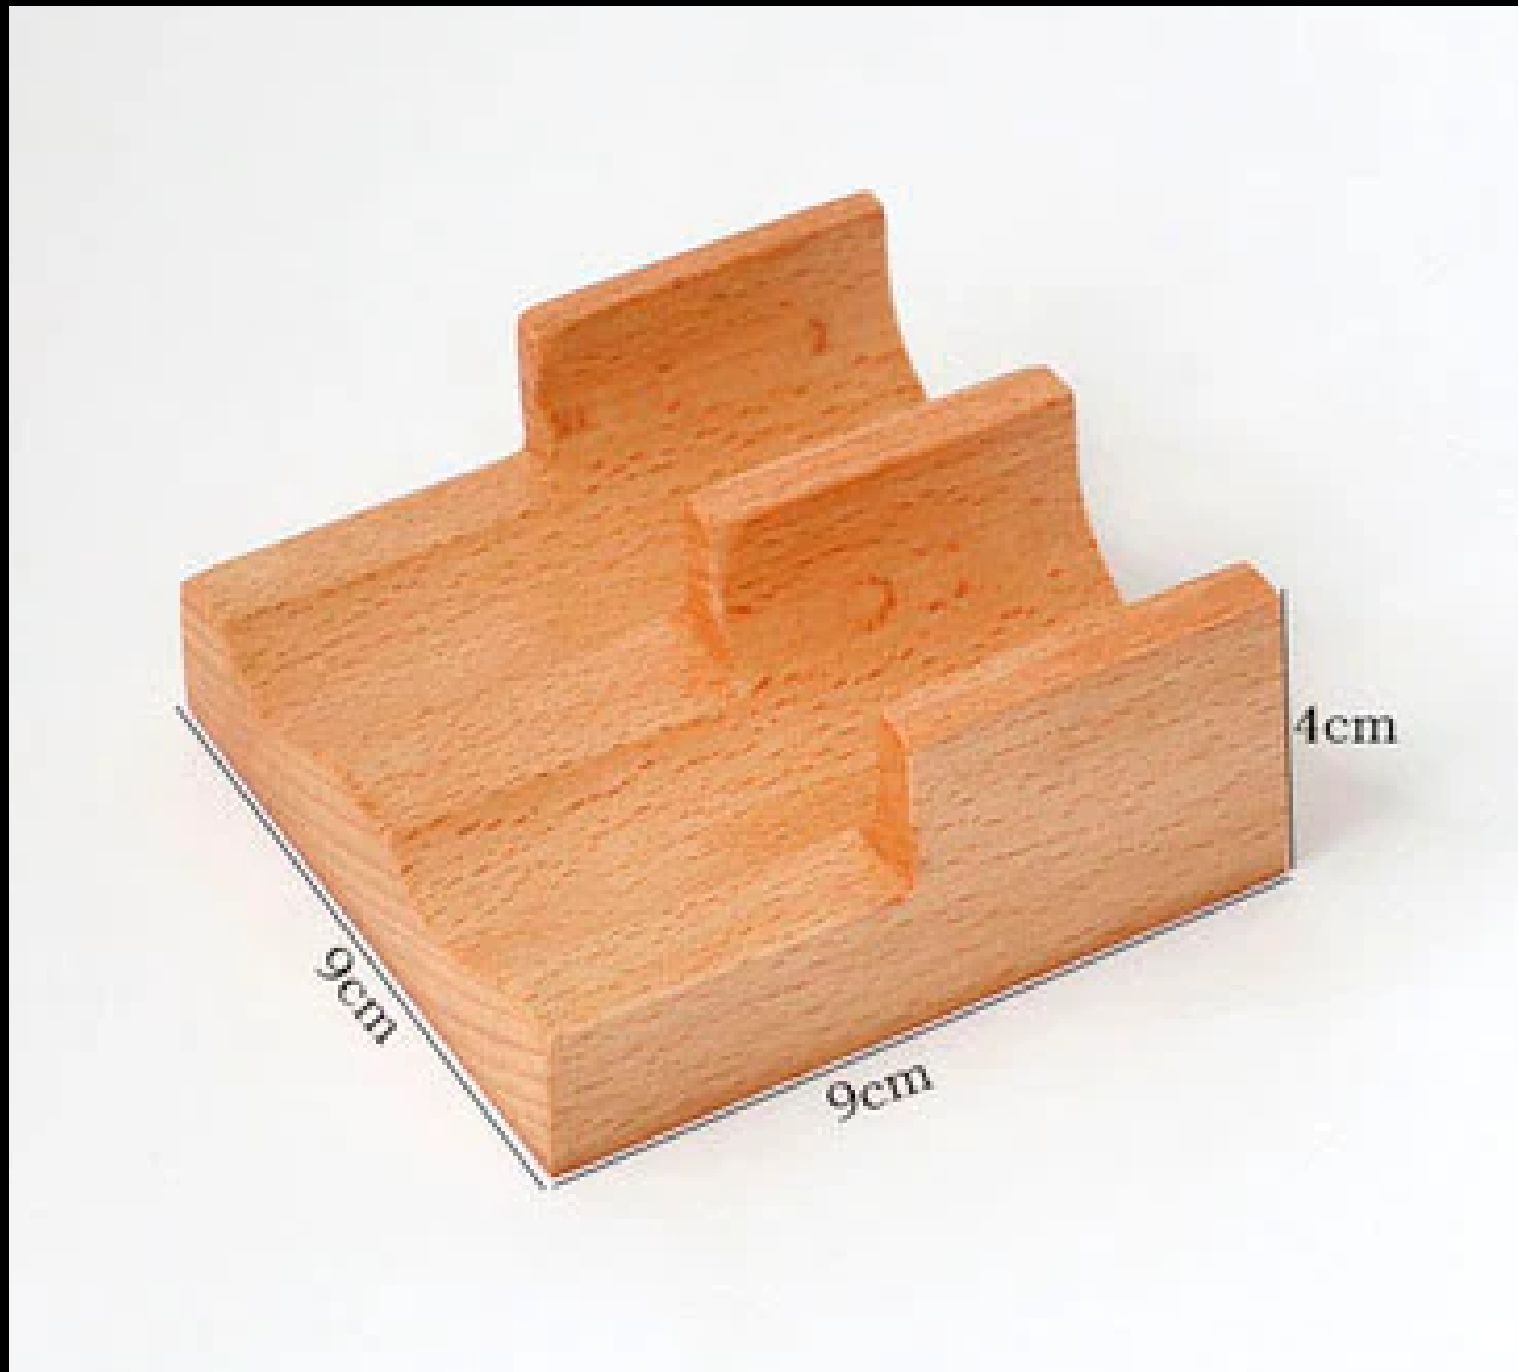

# **SUSHI TEMAKI WOOD SERVING HOLDERS**

**1SBW**

**TLBW**

**2LBW**

**3LBW**

**5LBW**

TLWW

**2LWW**

### PRODUCT SCENE DISPLAY

It can be a good housewarming gift choice for your friends, they will like it very much.

5.1 in / 13.0 cm

2.8 in / 7.3 cm

SC1

SC2

7.2 in / 18.5 cm

2.8 in / 7.3 cm

# SC3

SC4

Size: S

Length: 6.29 in / 16 cm

Width: 3.54 in / 9 cm

Thickness: 1.18 in / 3 cm

Weight: 180g

**\$10/PC**

Width:7.08 in/18 cm

Thickness:1.18 in/3 cm

Weight: 600g

**\$15/PC**

Size:L

Length:9.44 in/24 cm

Width:5.90 in/15 cm

Thickness:1.18 in/3 cm